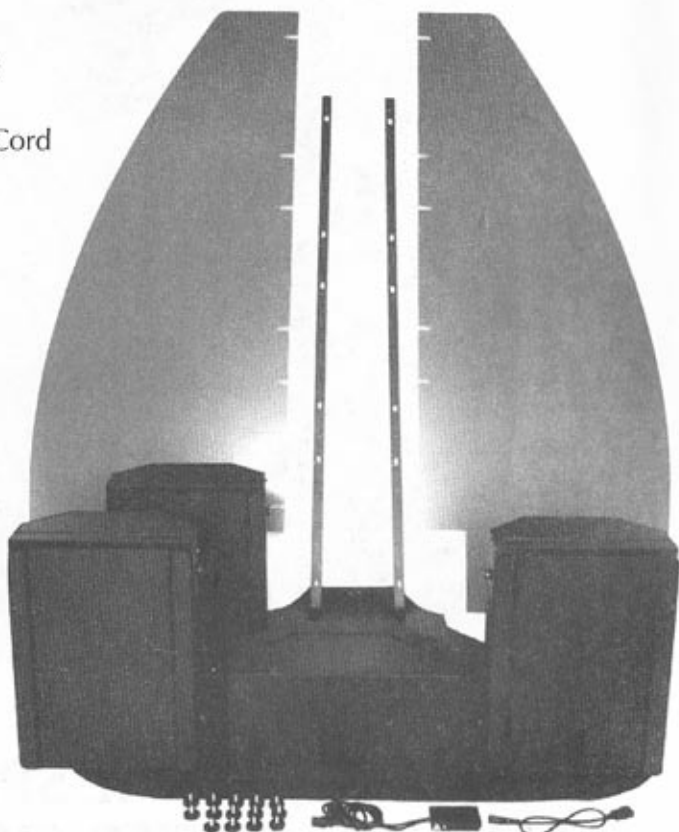

QUICK SET UP GUIDE

The Professional Spray Tanning Filter System contains the following:

- 2 x Fan Unit
- 1 x Top Unit
- 1 x Base Unit
- 2 x Sides Panels
- 1 x Rubber Floor
- 2 x Steel Rails
- 1 x Connection Cord
- 1 x Foot Pedal
- Power Cord
- 14 x Screws